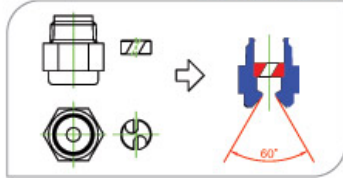

Patented

SUPER(S-TYPE) WASH ARM

The Dolphin new technology, fixed wash arm makes dishes clean from detergent residual. The vane of full cone nozzle and the square washing zone enables water spray to eliminate the blind spot.

Full cone nozzle

HIGH CLEARANCE HOOD (Option)

According to special purpose, Dolphin diversifies the model line-up and provides expanded door clearance models up to max. 530mm. (for 3000 and 5000 model)

The high clearance hood is usable for big dishes or food tray as well as industrial mold ; it's adaptable for industrial washer. Therefore the applicability is improved extraordinarily.