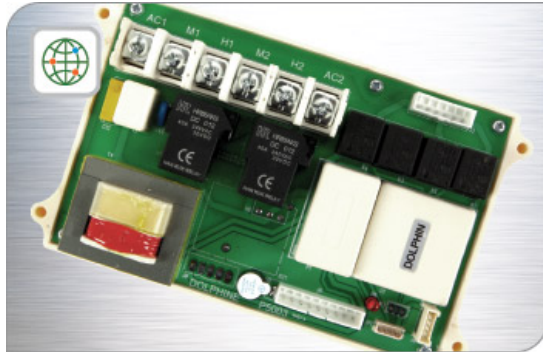

## REMOTE CONTROLLER

Remote controller is not interrupted by installed position even in corner installation. User can read operating stage and upcoming process through FND easily.

You can set each cycle by sec. and total running number. The test mode programmed can diagnosis working status of each part on the controller.