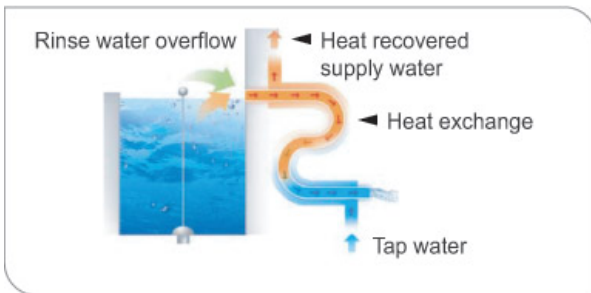

### ENERGY SAVING DEVICE (Option)

E/S device recovers the waste heat from drain water by heat-conduction. It makes washing capacity improved by reducing the energy consumption, heating time.

Dolphin E/S device reduces about max. 20% of total energy and 40% of electric energy consumption and saves the running cost.