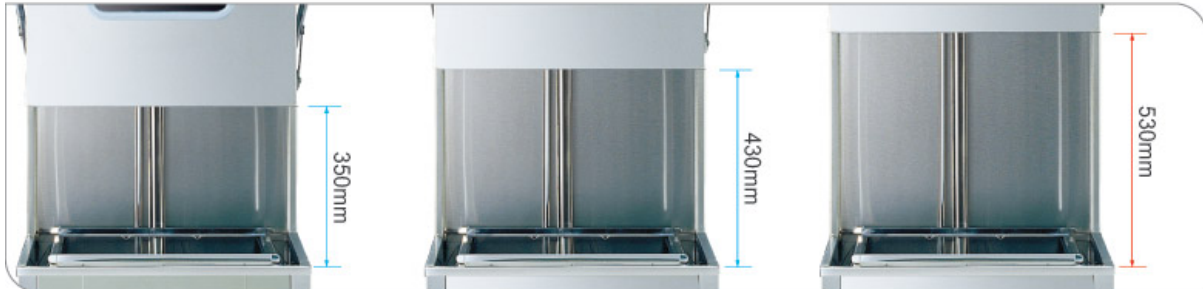

DW-3000

DW-3000 High type

DW-5000 High type