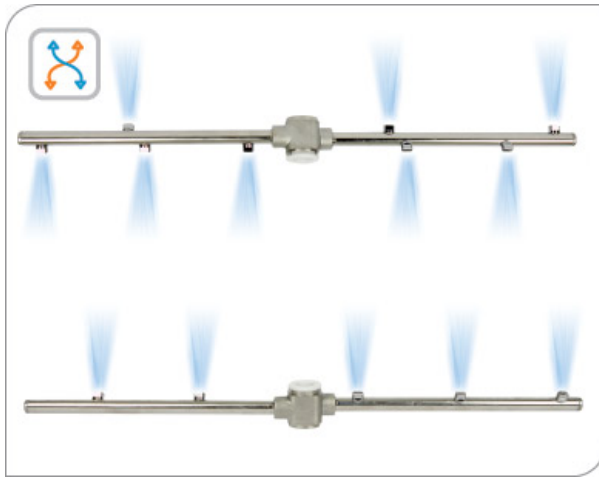

### JET-BEAM WASH ARM

3D jet-beam spray nozzle is designed for the optimal spray angle and actualizes strong washing efficiency like waterfall shower.

**★Patented**